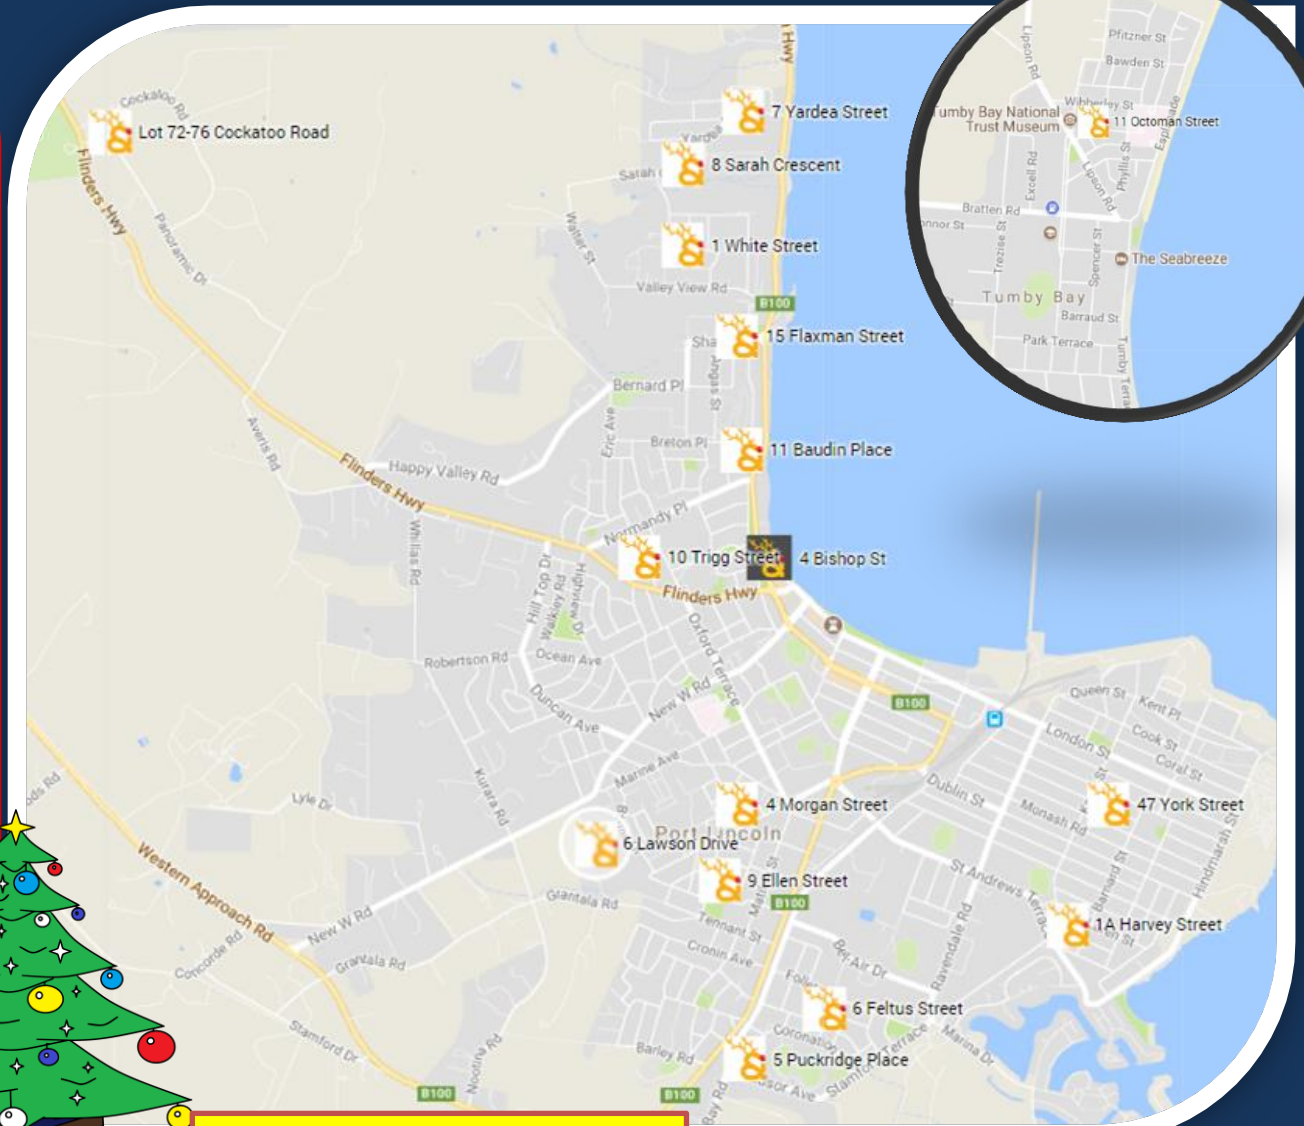

Christmas Lights Competition LEP 2017

Christmas Lights List

9 Ellen St	Port Lincoln
5 Puckridge Pl	Port Lincoln
6 Lawson Dr	Port Lincoln
1 White St	Port Lincoln
4 Morgan St	Port Lincoln
11 Baudin Pl	Port Lincoln
47 York St	Port Lincoln
8 Sarah Cres	Port Lincoln
6 Feltus St	Port Lincoln
7 Yardea St	Port Lincoln
10 Trigg St	Port Lincoln
15 Flaxman St	Port Lincoln
1A Harvey St	Port Lincoln
11 Octoman St	Tumby Bay
Lot 72-76 Cockatoo Rd	Boston

Vote for your favourite display
@ www.rh.com.au/portlincoln

Brought to you by

Raine & Horne & Port Lincoln City Band

Find us on:
facebook